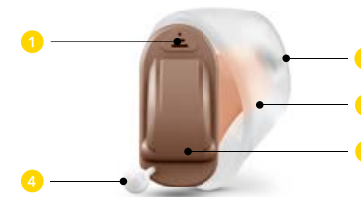

Colors for Prompt BTEs:

All Prompt BTE models are available in three discreet colors so they are almost unnoticeable behind your ear.

HEAR BETTER

- 1 Louder and clearer sound.**
Sounds are transmitted via the microphone and amplified for clearer hearing.

A MORE NATURAL FEELING

- 2 A breath of fresh air.**
The vent in the Click sleeve provides air circulation to the ear to give you the feeling of a normal open ear canal.

Colors for Prompt Click ITEs:

Available in natural skin colors of the ear, Prompt Click ITEs are super discreet and almost invisible in the ear.

Prompt P

Prompt Click CIC

SIMPLE TO INSERT AND REMOVE

- 3 Quick, convenient fitting.**
Easily interchangeable, Click sleeves are made from super-soft silicone which quickly and simply clicks on to the device for a superbly comfortable and swift fit. Available in three different sizes, there's a Click sleeve for almost every ear.
- 4 Handy removal cord.**
Discreet yet convenient, the removal cord lets you easily remove the hearing aids from your ear.