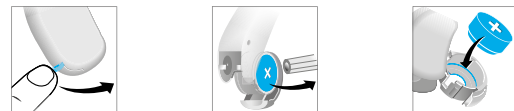

HEAR THE SPEAKER CLEARLY

1. **6 Listen closely, even at a distance.**
   In places equipped with an induction loop, the Telecoil or T-Coil function in Prompt P and SP models helps you understand speakers more clearly. Simply select the T-program wherever you see the following sign:

1. **7 Personalizing whom you hear.**
   With Prompt P and SP, you can change the battery housing for an optional audio shoe. When there's a lot of ambient sound, the speaker's voice is streamed directly to your ears via a microphone.

Colors for Prompt BTEs:

All Prompt BTE models are available in three discreet colors so they are almost unnoticeable behind your ear.

HEAR BETTER

1. **1 Louder and clearer sound.**
   Sounds are transmitted via the microphone and amplified for clearer hearing.

A MORE NATURAL FEELING

1. **2 A breath of fresh air.**
   The vent in the Click sleeve provides air circulation to the ear to give you the feeling of a normal open ear canal.

Colors for Prompt Click ITEs:

Available in natural skin colors of the ear, Prompt Click ITEs are super discreet and almost invisible in the ear.